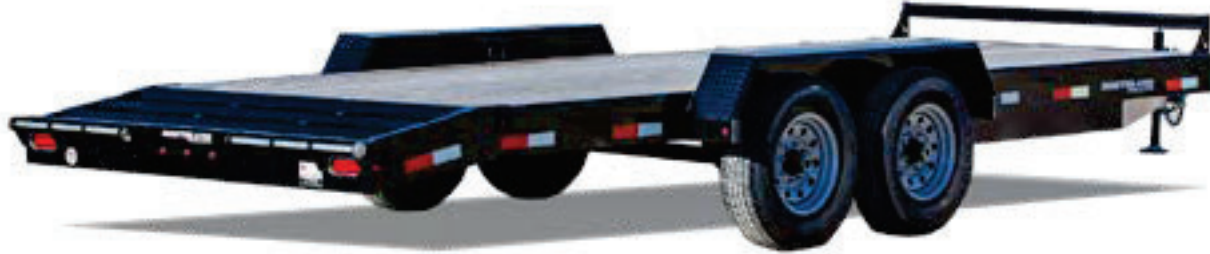

## LBAT7 - 18' - 24' 7,000 lbs. Tandem Axle Beavertail Low Boy Trailer

### Standard Features

- 8' 6" Overall Width
- 81" Between Fenders
- Plank Deck
- Spare Tire Carrier
- Welded Fenders
- Stake Pockets & Rub Rails
- Front Rail
- Breakaway Kit
- Protected Wiring
- LED Lighting Package
- Fully Enclosed Wiring
- Bolt-on Safety Chains & Hooks
- 4,500 lb. Aluminum Slide-in-Ramps
- Lippert Brand Axles
- Radial 10 Ply Tires
- Steel Components cleaned with Steel Shot Blast
- PPG Paint with Two Way Hardener

### Optional Features

Category	Description	
Ramp	4,000 lbs. Aluminum Slide In Ramps	Steel Fold Up Ramps
Tire	ST 235/80R 16 E	ST 235/80R 16 E
Jack	5,000 lb. Topwind	5,000 lb. Topwind

### Specifications

Electric Plug:	7 Wire RV Plug	Tires:	ST 235/80R 16 E
Lights:	L.E.D. DOT Stop, Tail, Turn, & Clearance	Rims:	16 X 6; Steel 8 Bolt
Coupler:	2 5/16" Ball Coupler; 21,000 lb.	Brakes:	Electric
Safety Chains:	16,200 lb. 3/8" x 35" with Clevis Slip Hook	Frame:	6" x 2" HSS Tube
Jack:	5,000 lb. Topwind	Crossmember:	3" x 2" HSS Tube
Fenders:	14 GA - Tandem Dimpled	Tongue:	6" x 2" HSS Tube
Floor:	2" Spruce Kiln Dried Lumber		
Axle:	(2) 7,000 lb. w/ Electric Brakes		
Suspension:	Multi-Leaf Spring with Equalizer		