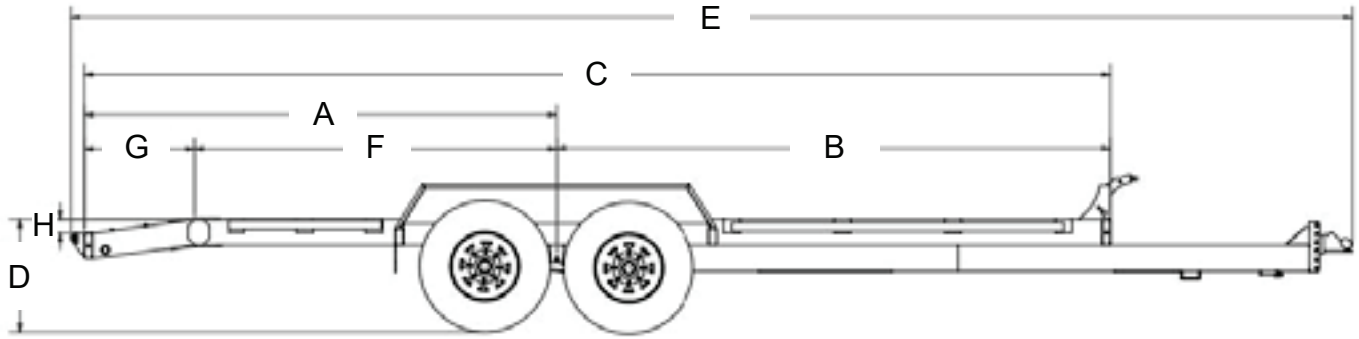

### Standard Features

- 8' 6" Overall Width
- 81" Between Fenders
- Plank Deck
- Spare Tire Carrier
- Welded Fenders
- Stake Pockets & Rub Rails
- Front Rail
- Breakaway Kit
- Protected Wiring
- LED Lighting Package
- Fully Enclosed Wiring
- Bolt-on Safety Chains & Hooks
- 4,500 lb. Aluminum Slide-in-Ramps
- Lippert Brand Axles
- Radial 10 Ply Tires
- Steel Components cleaned with Steel Shot Blast
- PPG Paint with Two Way Hardener

### Specifications

Electric Plug:	7 Wire RV Plug	Tires:	ST 235/80R 16 E
Lights:	L.E.D. DOT Stop, Tail, Turn, & Clearance	Rims:	16 X 6; Steel 8 Bolt
Coupler:	2 5/16" Ball Coupler; 21,000 lb.	Brakes:	Electric
Safety Chains:	16,200 lb. 3/8" x 35" with Clevis Slip Hook	Frame:	6" x 2" HSS Tube
Jack:	5,000 lb. Topwind	Crossmember:	3" x 2" HSS Tube
Fenders:	14 GA - Tandem Dimpled	Tongue:	6" x 2" HSS Tube
Floor:	2" Spruce Kiln Dried Lumber		
Axle:	(2) 7,000 lb. w/ Electric Brakes		
Suspension:	Multi-Leaf Spring with Equalizer		