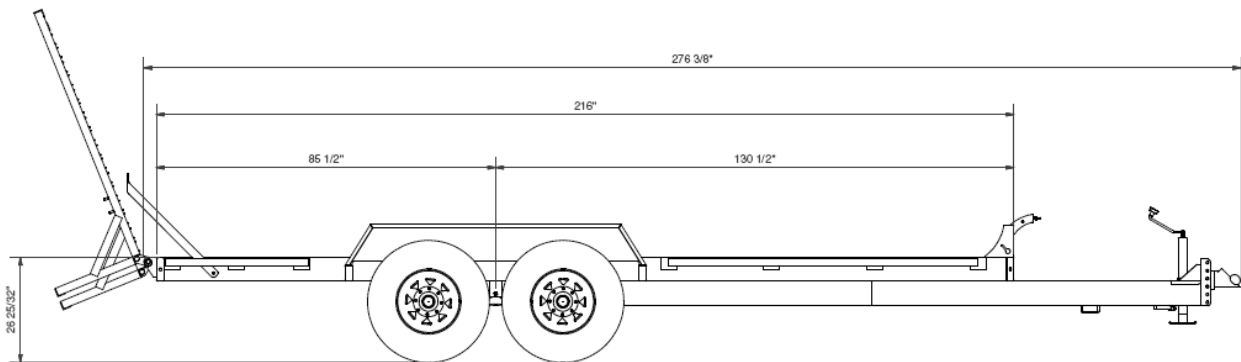

LB18T-14
18' Tandem Axle Equipment Trailer
Fold Up Ramps

Standard Features:

- | | |
|---------------------------|--|
| 18' Working Deck | Breakaway Kit |
| 8' 6" Overall Width | Protected Wiring |
| 81" Between Fenders | LED Lighting Package |
| Plank Deck | Fully Enclosed Wiring |
| Steel Fold Up Ramps | Bolt-on Safety chains & Hooks |
| Spare Tire Carrier | Lippert Brand Axles |
| Welded Fenders | Radial 10 Ply Tires |
| Stake Pockets & Rub Rails | Steel Components cleaned with Steel Shot Blast |
| Front Rail | PPG Paint with Two Way Hardener |

Dimensions	
Back of Trailer to Center Axle	85 1/2"
Front of Trailer to Center Axle	130 1/2"
Deck L x W	216" x 81"
Deck Height	26 25/32"
Total Length of Trailer	276 3/8"

Standard Parts	
Part# 63208 – AXLE 70-865E 93.0" X 79.0" STR EYE-to-EYE U/S	Part# 1329 – LIGHT CLEARANCE AMBER 0.6875" ROUND LED W/ GROMMET
Part# 51105 – JUNC BOX AND 6FT LEAD PACKAGE	Part#1332 – LIGHT CLEARANCE RED 0.6875" ROUND LED W/ GROMMET
Part# 56440 – BREAKAWAY SYSTEM ENGAGER – NO LED	Part# 2440 – LIGHT LICENSE PLATE SURFACE MOUNT MINI CHROME - LED
Part# 63022 – COUPLER CHANNEL MOUNT 14000# 2.3125" - W/ 6 HOLE CHANNEL & HARDWARE	Part#57637 – LIGHT STOP TURN TAIL RED 6.5" X 2.25" OVAL LED – 10 DIODE
Part# 87541 – FENDER TANDEM STEEL 75.75" X 10.5" X 10.25" - LBT	Part# 88294 – LB FLAT DECK FOLD UP RAMP ASSEMBLY - 5.0FT - 6in MAINRAIL
Part# 2236 – JACK TOPWIND 5000# COUPLER MOUNT 15.0" LIFT ROUND MID FLANGE	Part# 51585 – TIRE ASSEMBLY 235/80R16 E 10 PLY 8 HOLE BLACK